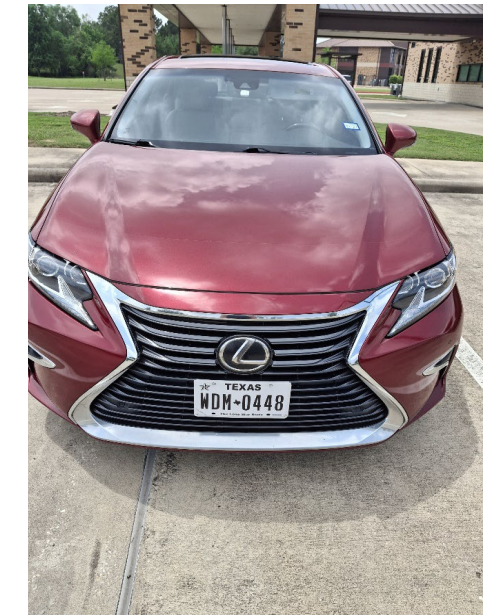

2018 Lexus ES

- Sedan 4D ES350 3.5L V6
- VIN#58ABK1GG6JU091155
- Automatic Transmission
- Cruise Control
- Tilt Wheel
- AM/FM/Satellite Radio Capable
- Power windows
- Leather Seats
- 4 Door
- Push Start
- Rear Back up camera
- Small dent right front fender
- Small tear inside right window trim
- Exterior color: Red
- Interior color: Tan
- Mileage: 114,502

2018 Lexus ES