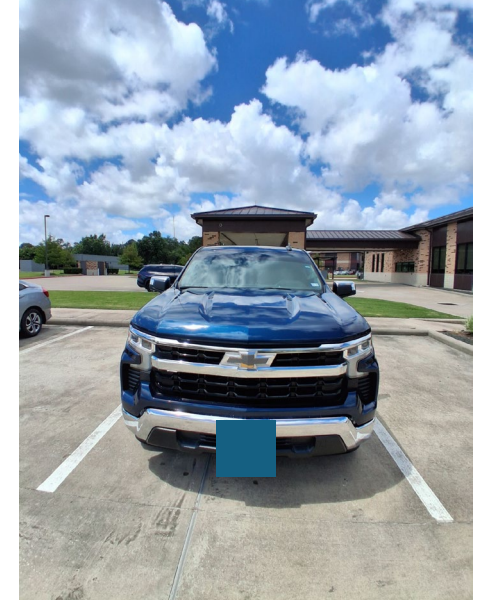

# 2022 Chevrolet Silverado

- Crew Cab LT 2.7L I4 Turbo
- VIN#3GCPACEK6NG601438
- Automatic Transmission
- Cruise Control
- Tilt Wheel
- AM/FM/Satellite Radio Capable
- Power windows
- Cloth Seats
- 4 Door
- Push Start
- Rear Back up camera
- Exterior color: Blue
- Interior color: Black
- Mileage: 56,300

# 2022 Chevrolet Silverado