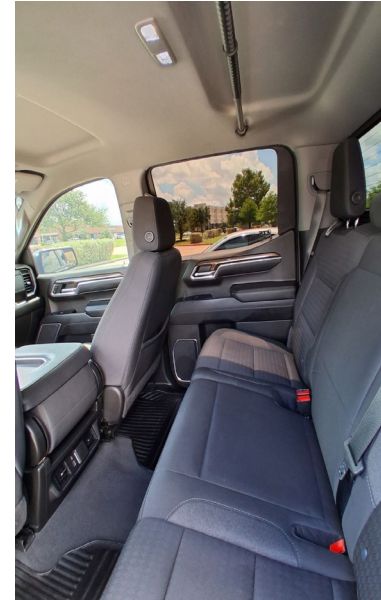

# 2022 Chevrolet Silverado

- Crew Cab LT 2.7L I4 Turbo
- VIN#3GCPACEK6NG601438
- Automatic Transmission
- Cruise Control
- Tilt Wheel
- AM/FM/Satellite Radio Capable
- Power windows
- Cloth Seats
- 4 Door
- Push Start
- Rear Back up camera
- Exterior color: Blue
- Interior color: Black
- Mileage: 56,300

# 2022 Chevrolet Silverado